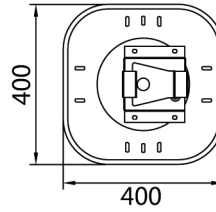

Smart™ Flood 200

Mounting Options

Surface Mount