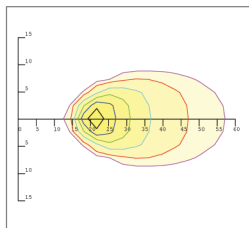

30 Degree Lens NEMA Type 3

Mounting Hight 18m, 60 Tilt,
50LUX-5LUX

Illumination-30 Degree Beaming Angle

Height	Beam Diameter	LUX
25m	φ 13m	121LUX
30m	φ 16m	84LUX
35m	φ 19m	61LUX
40m	φ 21m	47LUX
45m	φ 24m	37LUX

Beam Angle (50% max)	35 DEG
Field Angle (10%)	48 DEG
Luminous Flux (IES)	18,785 lm
Light Efficacy (IES)	93 lm/W
NEMA Type	3H x 3V
BUG Rating	B5-U1-G0
UGR	14
Cutoff Classification	Cutoff