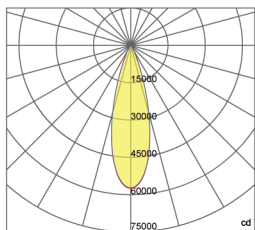

| | |
|-----------------------|-------------|
| Beam Angle (50% max) | 85x135 DEG |
| Field Angle (10%) | 130x150 DEG |
| Luminous Flux (IES) | 18,003 lm |
| Light Efficacy (IES) | 91 lm/W |
| NEMA Type | 7H x 7V |
| BUG Rating | B3-U2-G3 |
| UGR | 17/31 |
| IES Classification | Type II |
| Cutoff Classification | Semi-Cutoff |

45 Degree Lens NEMA Type 5

Mounting Hight 12m, 60 Tilt,
50LUX-5LUX

Illumination-45 Degree Beaming Angle

| Height | Beam Diameter | LUX |
|--------|---------------|--------|
| 15m | φ 12m | 138LUX |
| 20m | φ 17m | 78LUX |
| 25m | φ 21m | 50LUX |
| 30m | φ 25m | 35LUX |
| 35m | φ 29m | 26LUX |

| | |
|-----------------------|-----------|
| Beam Angle (50% max) | 45 DEG |
| Field Angle (10%) | 73 DEG |
| Luminous Flux (IES) | 19,243 lm |
| Light Efficacy (IES) | 95 lm/W |
| NEMA Type | 5H x 5V |
| BUG Rating | B5-U1-G1 |
| UGR | 14 |
| Cutoff Classification | Cutoff |

30 Degree Lens NEMA Type 3

Mounting Hight 18m, 60 Tilt,
50LUX-5LUX

Illumination-30 Degree Beaming Angle

| Height | Beam Diameter | LUX |
|--------|---------------|--------|
| 25m | φ 13m | 121LUX |
| 30m | φ 16m | 84LUX |
| 35m | φ 19m | 61LUX |
| 40m | φ 21m | 47LUX |
| 45m | φ 24m | 37LUX |