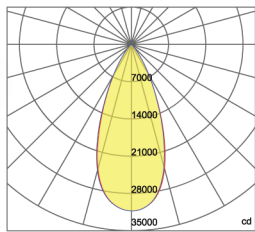

Smart™ Flood 200

Photometrics

85/135 Degree Lens (clear frosted) NEMA Type 6

Mounting Hight 9m, 0 Tilt,
50LUX-5LUX

Illumination-85/135 Degree Beaming Angle

| Height | Rectangular Light Spot | LUX |
|--------|------------------------|-------|
| 7m | 13x34m | 84LUX |
| 8m | 15x39m | 65LUX |
| 9m | 16x43m | 52LUX |
| 10m | 18x48m | 42LUX |
| 11m | 20x53m | 35LUX |

| | |
|-----------------------|-------------|
| Beam Angle (50% max) | 85x135 DEG |
| Field Angle (10%) | 130x150 DEG |
| Luminous Flux (IES) | 18,003 lm |
| Light Efficacy (IES) | 91 lm/W |
| NEMA Type | 7H x 7V |
| BUG Rating | B3-U2-G3 |
| UGR | 17/31 |
| IES Classification | Type II |
| Cutoff Classification | Semi-Cutoff |

45 Degree Lens NEMA Type 5

Mounting Hight 12m, 60 Tilt,
50LUX-5LUX

Illumination-45 Degree Beaming Angle

| Height | Beam Diameter | LUX |
|--------|---------------|--------|
| 15m | φ 12m | 138LUX |
| 20m | φ 17m | 78LUX |
| 25m | φ 21m | 50LUX |
| 30m | φ 25m | 35LUX |
| 35m | φ 29m | 26LUX |