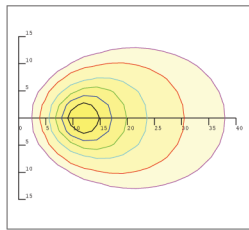

Smart™ Flood 200

Photometrics

85/135 Degree Lens (clear frosted) NEMA Type 6

Mounting Hight 9m, 0 Tilt,
50LUX-5LUX

Illumination-85/135 Degree Beaming Angle

| Height | Rectangular Light Spot | LUX |
|--------|------------------------|-------|
| 7m | 13x34m | 84LUX |
| 8m | 15x39m | 65LUX |
| 9m | 16x43m | 52LUX |
| 10m | 18x48m | 42LUX |
| 11m | 20x53m | 35LUX |

| | |
|-----------------------|-------------|
| Beam Angle (50% max) | 85x135 DEG |
| Field Angle (10%) | 130x150 DEG |
| Luminous Flux (IES) | 18,003 lm |
| Light Efficacy (IES) | 91 lm/W |
| NEMA Type | 7H x 7V |
| BUG Rating | B3-U2-G3 |
| UGR | 17/31 |
| IES Classification | Type II |
| Cutoff Classification | Semi-Cutoff |

45 Degree Lens NEMA Type 5

Mounting Hight 12m, 60 Tilt,
50LUX-5LUX

Illumination-45 Degree Beaming Angle

| Height | Beam Diameter | LUX |
|--------|---------------|--------|
| 15m | φ 12m | 138LUX |
| 20m | φ 17m | 78LUX |
| 25m | φ 21m | 50LUX |
| 30m | φ 25m | 35LUX |
| 35m | φ 29m | 26LUX |

| | |
|-----------------------|-----------|
| Beam Angle (50% max) | 45 DEG |
| Field Angle (10%) | 73 DEG |
| Luminous Flux (IES) | 19,243 lm |
| Light Efficacy (IES) | 95 lm/W |
| NEMA Type | 5H x 5V |
| BUG Rating | B5-U1-G1 |
| UGR | 14 |
| Cutoff Classification | Cutoff |