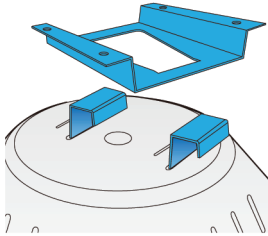

Smart™ Flood 200

Mounting Options

Surface Mount