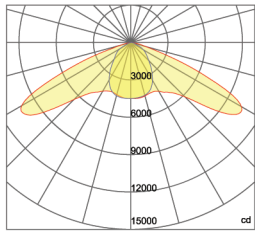

Smart™ Flood 200

Photometrics

85/135 Degree Lens (clear frosted) NEMA Type 6

Mounting Hight 9m, 0 Tilt,
50LUX-5LUX

Illumination-85/135 Degree Beaming Angle

| Height | Rectangular Light Spot | LUX |
|--------|------------------------|-------|
| 7m | 13x34m | 84LUX |
| 8m | 15x39m | 65LUX |
| 9m | 16x43m | 52LUX |
| 10m | 18x48m | 42LUX |
| 11m | 20x53m | 35LUX |

| | |
|-----------------------|-------------|
| Beam Angle (50% max) | 85x135 DEG |
| Field Angle (10%) | 130x150 DEG |
| Luminous Flux (IES) | 18,003 lm |
| Light Efficacy (IES) | 91 lm/W |
| NEMA Type | 7H x 7V |
| BUG Rating | B3-U2-G3 |
| UGR | 17/31 |
| IES Classification | Type II |
| Cutoff Classification | Semi-Cutoff |

45 Degree Lens NEMA Type 5

Mounting Hight 12m, 60 Tilt,
50LUX-5LUX

Illumination-45 Degree Beaming Angle

| Height | Beam Diameter | LUX |
|--------|---------------|--------|
| 15m | φ 12m | 138LUX |
| 20m | φ 17m | 78LUX |
| 25m | φ 21m | 50LUX |
| 30m | φ 25m | 35LUX |
| 35m | φ 29m | 26LUX |

| | |
|-----------------------|-----------|
| Beam Angle (50% max) | 45 DEG |
| Field Angle (10%) | 73 DEG |
| Luminous Flux (IES) | 19,243 lm |
| Light Efficacy (IES) | 95 lm/W |
| NEMA Type | 5H x 5V |
| BUG Rating | B5-U1-G1 |
| UGR | 14 |
| Cutoff Classification | Cutoff |