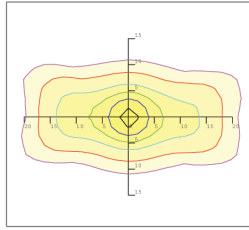

Smart™ Flood 200

Photometrics

85/135 Degree Lens (clear frosted) NEMA Type 6

Mounting Hight 9m, 0 Tilt,
50LUX-5LUX

Illumination-85/135 Degree Beaming Angle

| Height | Rectangular Light Spot | LUX |
|--------|------------------------|-------|
| 7m | 13x34m | 84LUX |
| 8m | 15x39m | 65LUX |
| 9m | 16x43m | 52LUX |
| 10m | 18x48m | 42LUX |
| 11m | 20x53m | 35LUX |

| | |
|-----------------------|-------------|
| Beam Angle (50% max) | 85x135 DEG |
| Field Angle (10%) | 130x150 DEG |
| Luminous Flux (IES) | 18,003 lm |
| Light Efficacy (IES) | 91 lm/W |
| NEMA Type | 7H x 7V |
| BUG Rating | B3-U2-G3 |
| UGR | 17/31 |
| IES Classification | Type II |
| Cutoff Classification | Semi-Cutoff |

45 Degree Lens NEMA Type 5

Mounting Hight 12m, 60 Tilt,
50LUX-5LUX

Illumination-45 Degree Beaming Angle

| Height | Beam Diameter | LUX |
|--------|---------------|--------|
| 15m | φ 12m | 138LUX |
| 20m | φ 17m | 78LUX |
| 25m | φ 21m | 50LUX |
| 30m | φ 25m | 35LUX |
| 35m | φ 29m | 26LUX |

| | |
|-----------------------|-----------|
| Beam Angle (50% max) | 45 DEG |
| Field Angle (10%) | 73 DEG |
| Luminous Flux (IES) | 19,243 lm |
| Light Efficacy (IES) | 95 lm/W |
| NEMA Type | 5H x 5V |
| BUG Rating | B5-U1-G1 |
| UGR | 14 |
| Cutoff Classification | Cutoff |