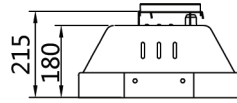

Smart™ Flood 200

Mounting Options

Surface Mount