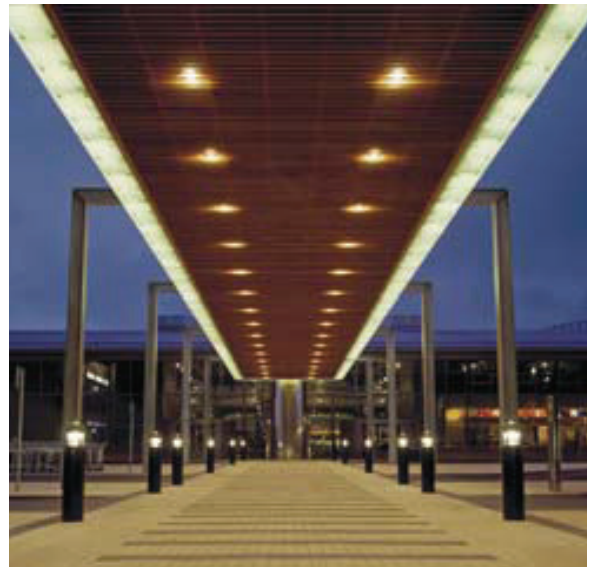

Promenade - LED

Photometrics

PROMENADE 14W FOOT CANDLE ISOLINE

**BOLLARD FOOT CANDLE
COLOR CODE**

FOOT CANDLES	COLOR CODE
20	Black
10	Dark Green
5	Orange
2	Purple
1	Magenta
0.5	Blue
0.2	Red
0.1	Black

PROMENADE 23W FOOT CANDLE ISOLINE