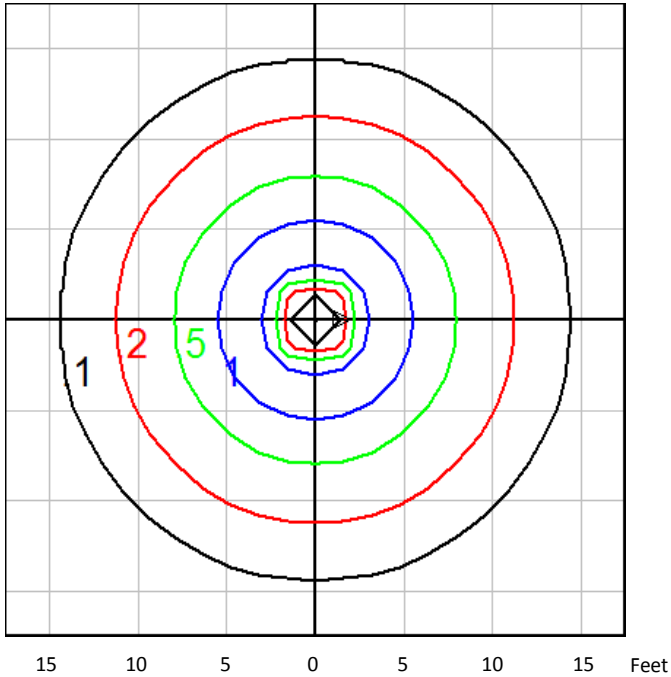

Promenade - LED

Photometrics

PROMENADE 14W FOOT CANDLE ISOLINE

**BOLLARD FOOT CANDLE
COLOR CODE**

FOOT CANDLES	COLOR CODE
20	Black
10	Dark Green
5	Orange
2	Purple
1	Magenta
0.5	Blue
0.2	Red
0.1	Black

PROMENADE 23W FOOT CANDLE ISOLINE

Promenade - LED

PROMENADE POWER AND LUMEN DATA						
SYSTEM WATTS (W)	LED POWER (W)	COLOR TEMP (K)	LED LUMENS (+/- 5%)	LED LUMENS/WATT	LUMINAIRE LUMENS (+/- 5%)	LUMINAIRE LUMENS/WATT
14	12	3000	1350	96	563	40
14	12	4000	1400	100	584	42
23	20	3000	1850	80	772	34
23	20	4000	1900	82	793	34