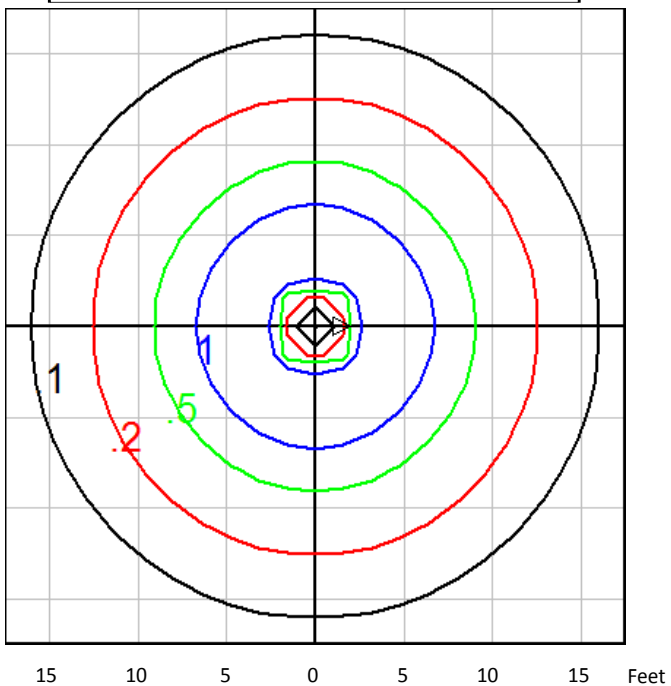

PROMENADE 23W FOOT CANDLE ISOLINE