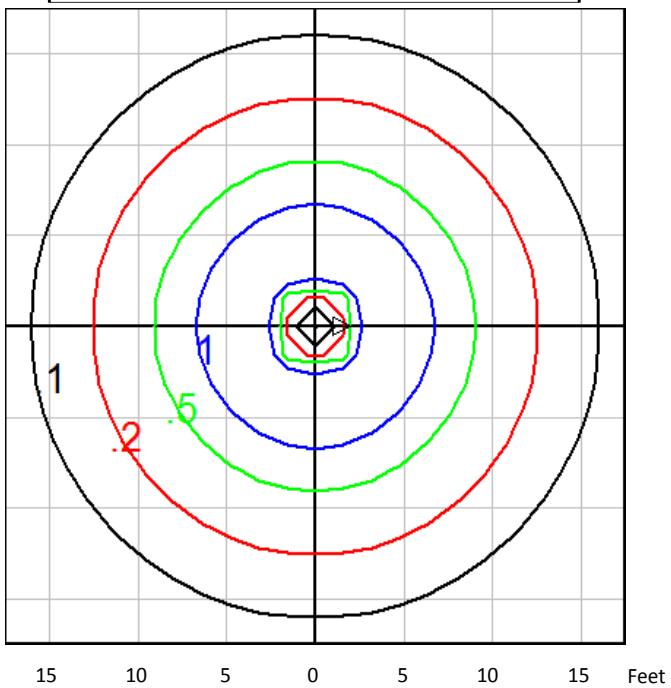

Promenade - LED

Photometrics

PROMENADE 14W FOOT CANDLE ISOLINE

**BOLLARD FOOT CANDLE
COLOR CODE**

FOOT CANDLES	COLOR CODE
20	Black
10	Dark Green
5	Orange
2	Purple
1	Magenta
0.5	Blue
0.2	Red
0.1	Black

PROMENADE 23W FOOT CANDLE ISOLINE

Promenade - LED

PROMENADE POWER AND LUMEN DATA						
SYSTEM WATTS (W)	LED POWER (W)	COLOR TEMP (K)	LED LUMENS (+/- 5%)	LED LUMENS/WATT	LUMINAIRE LUMENS (+/- 5%)	LUMINAIRE LUMENS/WATT
14	12	3000	1350	96	563	40
14	12	4000	1400	100	584	42
23	20	3000	1850	80	772	34
23	20	4000	1900	82	793	34