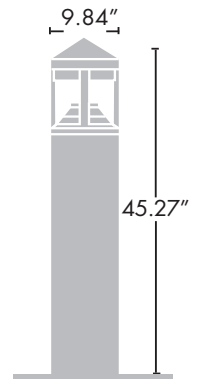

Product # _____ Type _____ Date _____

Project Name _____

Project Location _____ Prepared By _____

Promenade - LED

Housing

Decorative round die-cast housing made from corrosion resistant low copper aluminum. Post base is constructed from extruded aluminum tubing.

Finish

Anthracite (textured charcoal gray) powder coat paint finish (close to RAL 9007). Other optional paint finishes available.

Optical Assembly

Concealed—low glare diffuser lens (UV stabilized acrylic)

Lamping

High efficacy AC LED or RGBW.

Installation & Mounting

Luminaire shall be completely pre-wired for ease of installation. Installation by using three 9" anchor bolts, leveling nuts and washers.

Warranty & Certifications

Luminaire shall be certified for Indoor/Outdoor use, wet locations, to meet UL 1598 standards and CSA Std. C22.2 NO.250.

Electrical Assembly

Low Glare diffuser lens employing 14W or 23W AC LED

14W AC LED = 0.50 fc @ 7 feet; Recommended spacing 14 ft for 1.0 fc avg.

23W AC LED = 0.50 fc @ 9 feet; Recommended spacing 18 ft for 1.0 fc avg.