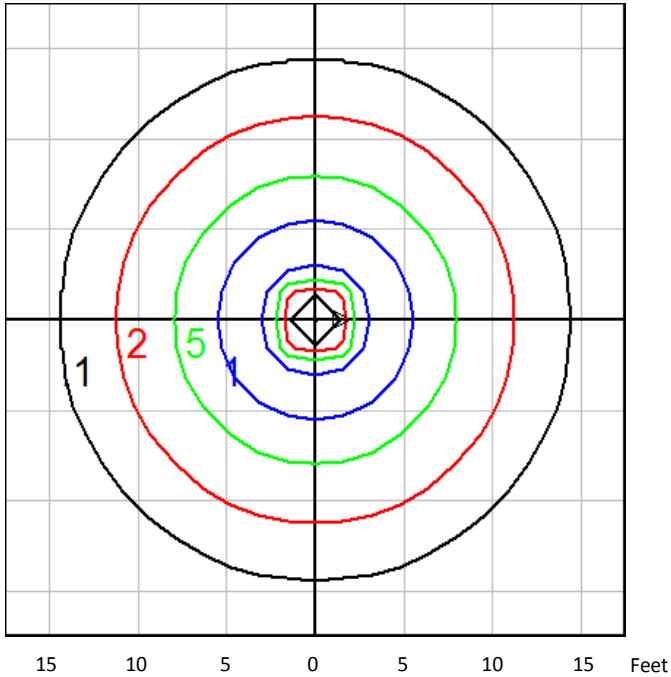

Promenade - LED

Photometrics

PROMENADE 14W FOOT CANDLE ISOLINE