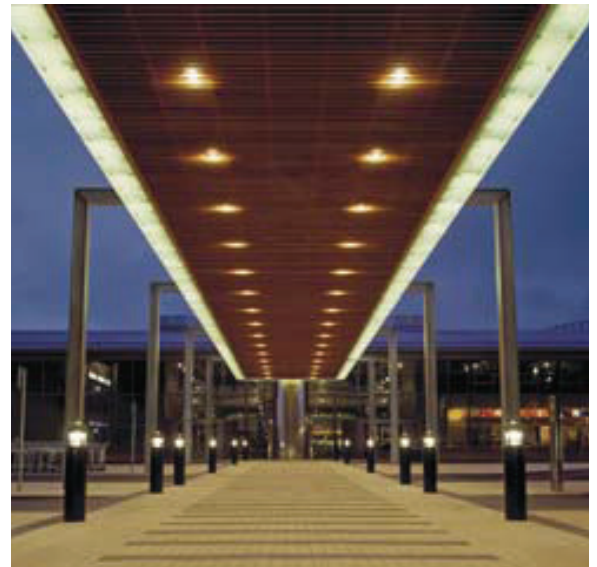

PROMENADE 23W FOOT CANDLE ISOLINE