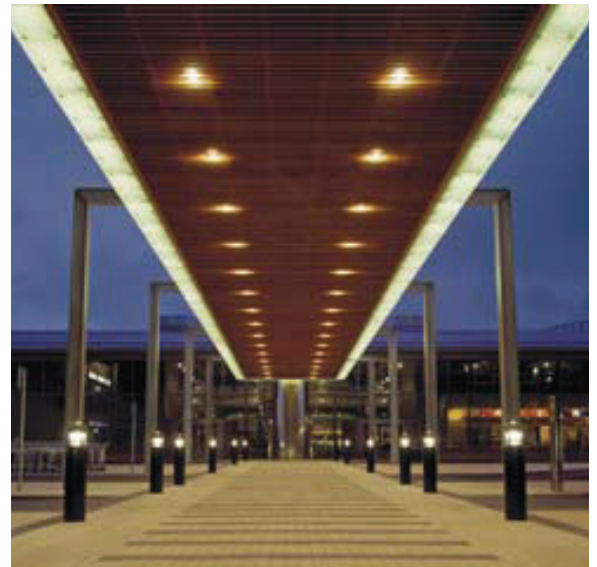

Promenade - LED

Photometrics

PROMENADE 14W FOOT CANDLE ISOLINE

**BOLLARD FOOT CANDLE
COLOR CODE**

FOOT CANDLES	COLOR CODE
20	Black
10	Dark Green
5	Orange
2	Purple
1	Magenta
0.5	Blue
0.2	Red
0.1	Black

PROMENADE 23W FOOT CANDLE ISOLINE