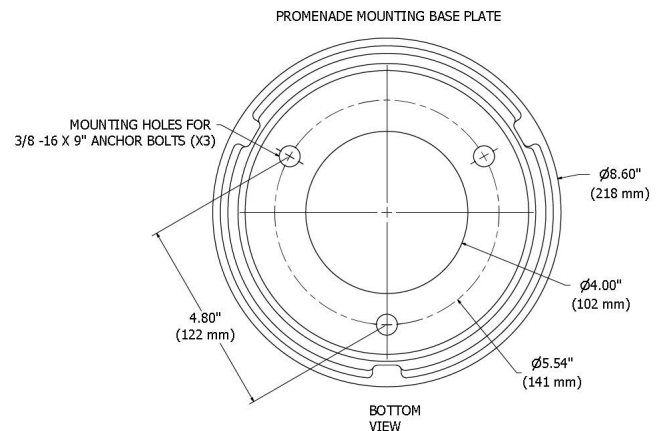

Product # _____ Type _____ Date _____

Project Name _____

Project Location _____ Prepared By _____

Promenade - LED

Housing

Decorative round die-cast housing made from corrosion resistant low copper aluminum. Post base is constructed from extruded aluminum tubing.

Finish

Anthracite (textured charcoal gray) powder coat paint finish (close to RAL 9007). Other optional paint finishes available.

Optical Assembly

Concealed—low glare diffuser lens (UV stabilized acrylic)

Lamping

High efficacy AC LED or RGBW.

Installation & Mounting

Luminaire shall be completely pre-wired for ease of installation. Installation by using three 9" anchor bolts, leveling nuts and washers.

Warranty & Certifications

Luminaire shall be certified for Indoor/Outdoor use, wet locations, to meet UL 1598 standards and CSA Std. C22.2 NO.250.

Electrical Assembly

Low Glare diffuser lens employing 14W or 23W AC LED

14W AC LED = 0.50 fc @ 7 feet; Recommended spacing 14 ft for 1.0 fc avg.

23W AC LED = 0.50 fc @ 9 feet; Recommended spacing 18 ft for 1.0 fc avg.