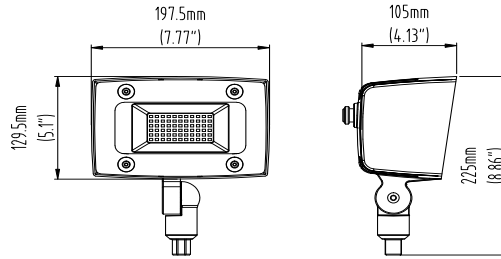

LED Orion Flood 310

Product # _____ Type _____ Date _____

Project Name _____

Project Location _____ Prepared By _____

EPA = 4

Color Temp: 4K, 5K
 Power Watts: 18W
 System Wattage: 20W
 Lumens: 3000
 Lumens per watt: 100
 CRI: 80
 Voltage: 120-277
 Dimensions: 7.77 x 5.1" x 4.13"
 Weight: 4.55 lbs
 Color: Bronze

Ordering Guide

MODEL	TOTAL LED POWER	CCT COLOR TEMP	LIGHT BEAM SPREAD	INPUT VAC	LIGHTING CONTROL	GLARE CONTROL	MOUNTING OPTIONS
AFGL	18	50	3	U	D		4
	18 = 18W	40 – 4000K* 50 – Standard	3 = NEMA 3HX3V 6 = NEMA 5HX7V	U = Universal 100V to 277V	ND = Non Dimming D = Dimming	**Consult factory for available options	4 = Knuckle (1/2" threaded)
		*+/-350K					