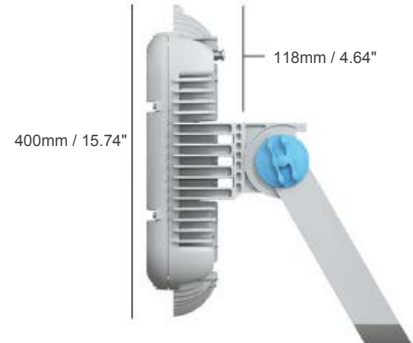

### Optics/Lens

The 1100 watt LED Sports Flood utilizes IP66-sealed tempered glass (15°, 30°, 45° and 60°).

### Dimensions

21.3 x 15.7 x 4.6 inches

EPA: 3.25 sq. ft.

Weight: 52.9lbs / 24kg