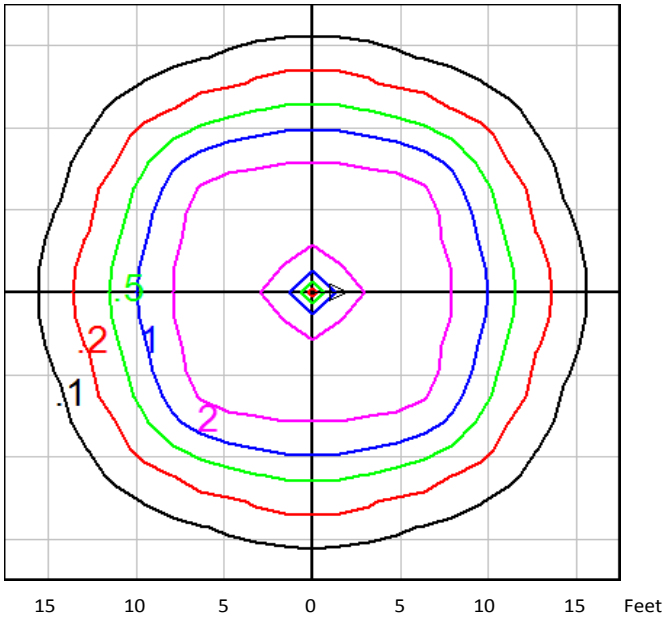

Heavy Duty Bollard-Round

Photometrics

HDBR 25W FOOT CANDLE ISOLINE