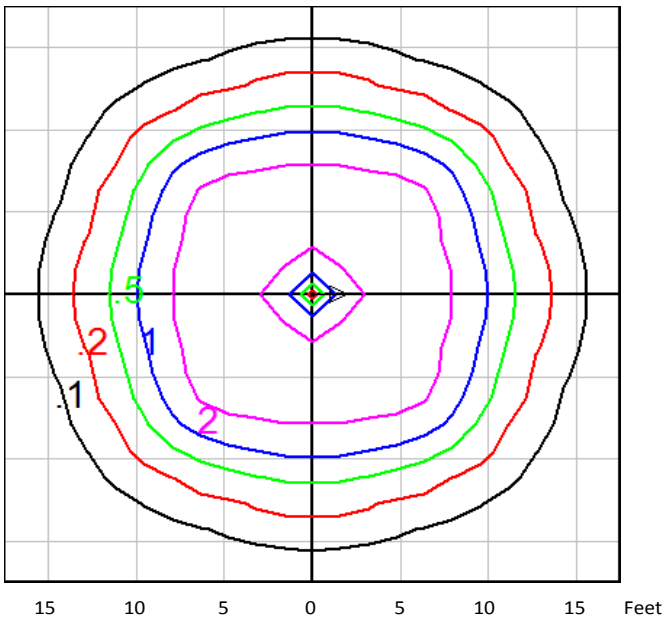

35W DC LED = 0.50 fc @ 12 feet; Recommended spacing 24 ft for 1.0 fc avg.

835 Industrial Drive, Elmhurst, IL 60126 708.681.4330 www.nslights.com

Heavy Duty Bollard-Round

Photometrics

HDBR 25W FOOT CANDLE ISOLINE