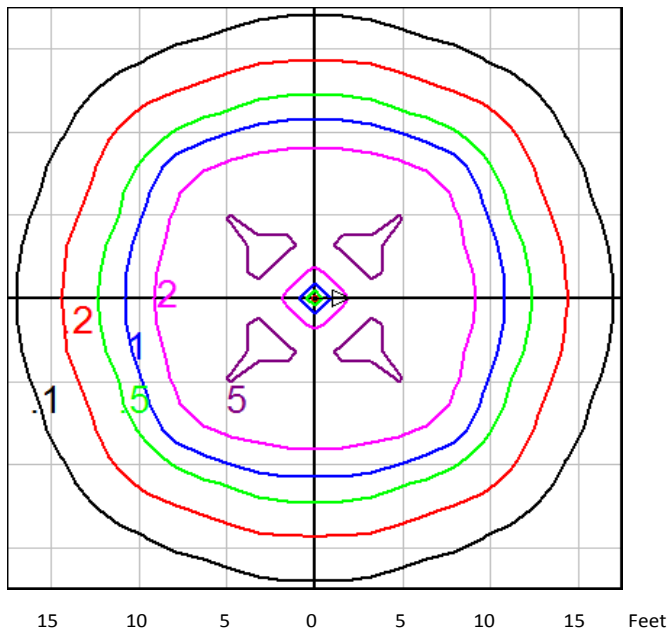

HDBR 35W FOOT CANDLE ISOLINE