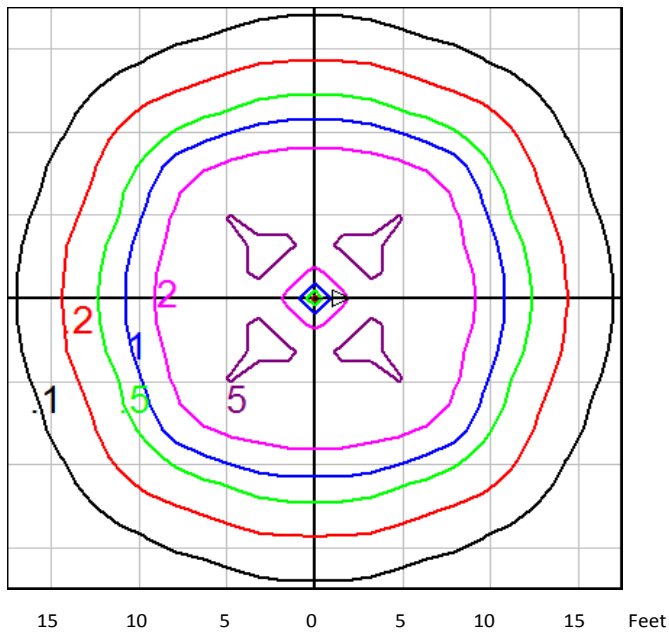

# Heavy Duty Bollard-Round

HEAVY DUTY BOLLARD ROUND POWER AND LUMEN DATA						
SYSTEM WATTS (W)	LED POWER (W)	COLOR TEMP (K)	LED LUMENS (+/- 5%)	LED LUMENS/WATT	LUMINAIRE LUMENS (+/- 5%)	LUMINAIRE LUMENS/WATT
25	22	2700	2684	122	933	37
25	22	3000	2860	130	995	40
25	22	4000	3080	140	1071	43
25	22	5000	3300	150	1148	46
35	32	2700	3904	122	1358	39
35	32	3000	4160	130	1447	41
35	32	4000	4480	140	1558	45
35	32	5000	4800	150	1669	48