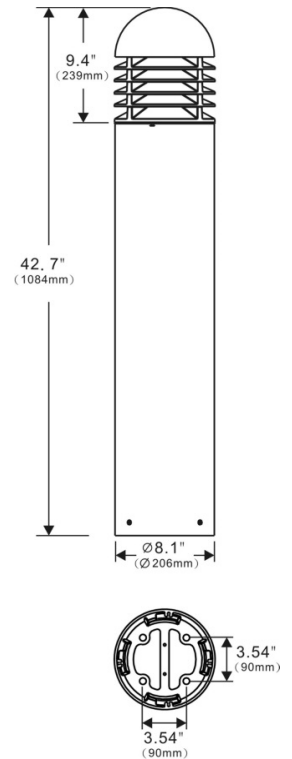

### Housing

One-piece extruded from corrosion resistant low copper aluminum aluminum 8" diameter (round) or 6-3/4" (square) secured to a cast aluminum mounting base with four tamper resistant screws.

### Installation & Mounting

Luminaire shall be completely pre-wired for ease of installation. Installation by using four 9" inch anchor bolts, leveling nuts and washers.

35W DC LED = 0.50 fc @ 12 feet; Recommended spacing 24 ft for 1.0 fc avg.