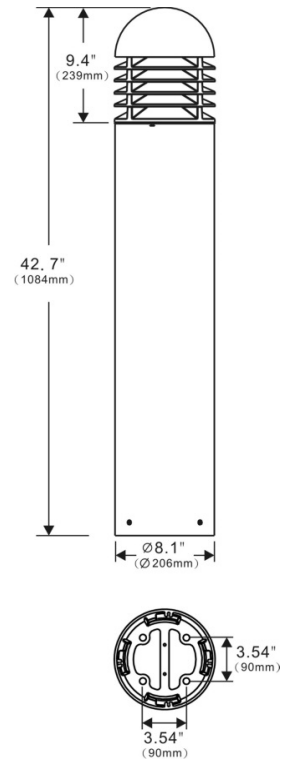

Product # _____ Type _____ Date _____

Project Name _____

Project Location _____ Prepared By _____

Heavy Duty Bollard-Round

Housing

One-piece extruded from corrosion resistant low copper aluminum aluminum 8" diameter (round) or 6-3/4" (square) secured to a cast aluminum mounting base with four tamper resistant screws.

Lamping:

High efficacy DC LED

Installation & Mounting

Luminaire shall be completely pre-wired for ease of installation. Installation by using four 9" inch anchor bolts, leveling nuts and washers.

Warranty & Certifications

35W DC LED = 0.50 fc @ 12 feet; Recommended spacing 24 ft for 1.0 fc avg.

835 Industrial Drive, Elmhurst, IL 60126 708.681.4330 www.nslights.com

Heavy Duty Bollard-Round

Photometrics

HDBR 25W FOOT CANDLE ISOLINE