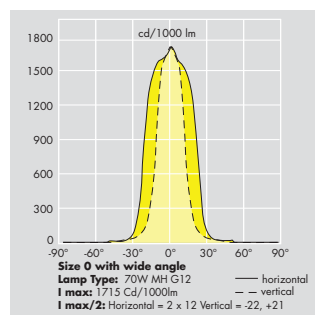

Ordering Guide (Size 0 Small)

Description	Size Small	Wattage	Lamp Type	Base	Fixture Shell SAP Code
CON	R0	39	MH	G12	96002487
CON	R0	50	MH	G12	96002487
CON	R0	70	MH	G12	96002487
CON	R0	50	MH	MED	96002487
CON	R0	70	MH	MED	96002487
CON	R0	39	HPS	MED	96002487
CON	R0	50	HPS	MED	96002487
CON	R0	70	HPS	MED	96002487

Note: HPS fixtures available with medium base only.

Ordering Guide (Size 1 Medium)

Description	Size 1 Medium	Wattage	Lamp Type	Base	Fixture Shell SAP Code
CON	R1	70	MH	G12	96002441
CON	R1	100	MH	G12	96002441
CON	R1	150	MH	G12	96002441
CON	R1	70	MH	MED	96002441
CON	R1	100	MH	MED	96002441
CON	R1	150	MH	MED	96002441
CON	R1	175	MH	MED	96002441
CON	R1	200	MH	MED	96002441
CON	R1	70	HPS	MED	96002441
CON	R1	100	HPS	MED	96002441
CON	R1	150	HPS	MED	96002441

Ordering Guide (Size 2 Large)

Description	Size 2 Large	Wattage	Lamp Type	Base	Fixture Shell SAP Code
CON	R2	70	MH	MOG	9600214
CON	R2	100	MH	MOG	9600214
CON	R2	150	MH	MOG	9600214
CON	R2	175	MH	MOG	9600214
CON	R2	250	MH	MOG	9600214
CON	R2	400	MH	MOG	9600214
CON	R2	150	HPS	MOG	9600214
CON	R2	200	HPS	MOG	9600214
CON	R2	250	HPS	MOG	9600214
CON	R2	400	HPS	MOG	9600214