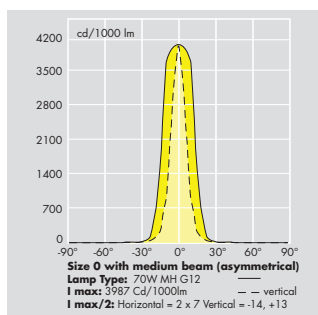

Ordering Guide (Size 0 Small)

Description	Size Small	Wattage	Lamp Type	Base	Fixture Shell SAP Code
CON	R0	39	MH	G12	96002487
CON	R0	50	MH	G12	96002487
CON	R0	70	MH	G12	96002487
CON	R0	50	MH	MED	96002487
CON	R0	70	MH	MED	96002487
CON	R0	39	HPS	MED	96002487
CON	R0	50	HPS	MED	96002487
CON	R0	70	HPS	MED	96002487

Note: HPS fixtures available with medium base only.

Ordering Guide (Size 1 Medium)

Description	Size 1 Medium	Wattage	Lamp Type	Base	Fixture Shell SAP Code
CON	R1	70	MH	G12	96002441
CON	R1	100	MH	G12	96002441
CON	R1	150	MH	G12	96002441
CON	R1	70	MH	MED	96002441
CON	R1	100	MH	MED	96002441
CON	R1	150	MH	MED	96002441
CON	R1	175	MH	MED	96002441
CON	R1	200	MH	MED	96002441
CON	R1	70	HPS	MED	96002441
CON	R1	100	HPS	MED	96002441
CON	R1	150	HPS	MED	96002441

Ordering Guide (Size 2 Large)

Description	Size 2 Large	Wattage	Lamp Type	Base	Fixture Shell SAP Code
CON	R2	70	MH	MOG	9600214
CON	R2	100	MH	MOG	9600214
CON	R2	150	MH	MOG	9600214
CON	R2	175	MH	MOG	9600214
CON	R2	250	MH	MOG	9600214
CON	R2	400	MH	MOG	9600214
CON	R2	150	HPS	MOG	9600214
CON	R2	200	HPS	MOG	9600214
CON	R2	250	HPS	MOG	9600214
CON	R2	400	HPS	MOG	9600214