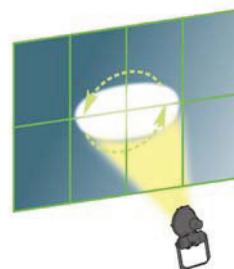

Specification

To specify state:
Symmetrical distribution floodlight, in choice of 3 sizes to accommodate 39W to 400W lamps, IP65 protected, integral ballast, and optional control attachments. As Thorn Contrast R.

Griffith Observatory

Photography: Mark Dell'Aquila

Prismatic Glasses

OMS—Stippled glass with narrow symmetrical beam

OMP—Prismatic glass with medium asymmetrical beam

OMW—Prismatic glass with wide angle asymmetrical beam

OME—Prismatic glass with extra wide angle symmetrical beam

Ordering Guide (Size 0 Small)

Description	Size Small	Wattage	Lamp Type	Base	Fixture Shell SAP Code
CON	R0	39	MH	G12	96002487
CON	R0	50	MH	G12	96002487
CON	R0	70	MH	G12	96002487
CON	R0	50	MH	MED	96002487
CON	R0	70	MH	MED	96002487
CON	R0	39	HPS	MED	96002487
CON	R0	50	HPS	MED	96002487
CON	R0	70	HPS	MED	96002487