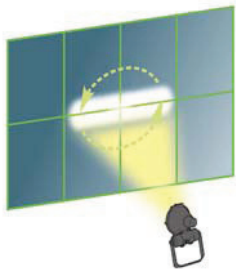

Refractors

R1 Vitro ceramic glass with medium wide asymmetric

R2 Tempered glass with wide angle asymmetric beam

R3 Tempered glass with narrow/medium asymmetric beam

Size 0

Size 1

Size 2

Ordering Guide Lamps to be ordered separately. For complete fitting please order ballast tray, floodlight and attachment

Attachments

Description		Size 0 Wt (lb)	Size 0 SAP Code	Size 1 Wt (lb)	Size 1 SAP Code	Size 2 Wt (lb)	Size 2 SAP Code
Color Filters							
CON R FILTER/BLU	BLUE	1.98	96002493	2.64	96002455	3.53	96002420
CON R FILTER/GRN	GREEN	1.98	96002494	2.64	96002456	3.53	96002419
CON R FILTER/RED	RED	1.98	96002495	2.64	96002458	3.53	96002421
CON R FILTER/YEL	YELLOW	1.98	96002496	2.64	96002457	3.53	96002422
Consult factory for custom colors							
Refractors							
CON R1	NO 1	2.2	96002500	3.08	96002462	4.18	96001962
CON R2	NO 2	2.2	96002501	3.08	96002463	4.18	96002417
CON R3	NO 3	2.2	96002502	3.08	96002464	4.18	96001964
Prismatic Glasses							
CON R (OMS)	NARROW	2.2	96002503	3.08	96002465		
CON R (OMP)	MEDIUM	2.2	96002504	3.08	96002466		
CON R (OMW)	WIDE	2.2	96002505	3.08	96002467		
CON R (OME)	EXTRA WIDE	2.2	96002506	3.08	96002468		
CON C AGS (x1)**	BARN DOOR**	0.66	96002507	1.32	96002471	1.32	96002438
CON R LV	FIXED LOUVRE	1.54	96002508	2.2	96002469	2.2	96002415
CON R LV/AJ	ADJUSTABLE LOUVRE	1.54	96005841	2.2	96005838	2.2	96005839
CON R WG	WIRE GUARD	1.54	96002511	2.42	96002473	3.08	96002431
CON R FILTER/FR	SAND BLASTED GLASS	1.98	96002512	3.08	96002474	3.96	96002418
CON R VS	VISOR	0.88	96002516	1.32	96002518	1.76	96002520
Accessories							
CONTRAST BRA LG	LONG YOKE (98.4" - SIZE 0, 11.81" - SIZE 1 and 13.78" - SIZE 2)		96216177		96216176		96216178