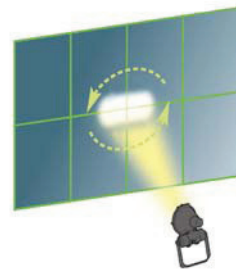

Refractors

R1 Vitro ceramic glass with medium wide asymmetric

R2 Tempered glass with wide angle asymmetric beam

R3 Tempered glass with narrow/medium asymmetric beam

Size 0

Size 1

Size 2

Ordering Guide Lamps to be ordered separately. For complete fitting please order ballast tray, floodlight and attachment

Attachments

Description		Size 0 Wt (lb)	Size 0 SAP Code	Size 1 Wt (lb)	Size 1 SAP Code	Size 2 Wt (lb)	Size 2 SAP Code
Color Filters							
CON R FILTER/BLU	BLUE	1.98	96002493	2.64	96002455	3.53	96002420
CON R FILTER/GRN	GREEN	1.98	96002494	2.64	96002456	3.53	96002419
CON R FILTER/RED	RED	1.98	96002495	2.64	96002458	3.53	96002421
CON R FILTER/YEL	YELLOW	1.98	96002496	2.64	96002457	3.53	96002422
Consult factory for custom colors							
Refractors							
CON R1	NO 1	2.2	96002500	3.08	96002462	4.18	96001962
CON R2	NO 2	2.2	96002501	3.08	96002463	4.18	96002417
CON R3	NO 3	2.2	96002502	3.08	96002464	4.18	96001964
Prismatic Glasses							
CON R (OMS)	NARROW	2.2	96002503	3.08	96002465		
CON R (OMP)	MEDIUM	2.2	96002504	3.08	96002466		
CON R (OMW)	WIDE	2.2	96002505	3.08	96002467		
CON R (OME)	EXTRA WIDE	2.2	96002506	3.08	96002468		
CON C AGS (x1)**	BARN DOOR**	0.66	96002507	1.32	96002471	1.32	96002438
CON R LV	FIXED LOUVRE	1.54	96002508	2.2	96002469	2.2	96002415
CON R LV/AJ	ADJUSTABLE LOUVRE	1.54	96005841	2.2	96005838	2.2	96005839
CON R WG	WIRE GUARD	1.54	96002511	2.42	96002473	3.08	96002431
CON R FILTER/FR	SAND BLASTED GLASS	1.98	96002512	3.08	96002474	3.96	96002418
CON R VS	VISOR	0.88	96002516	1.32	96002518	1.76	96002520
Accessories							
CONTRAST BRA LG	LONG YOKE (98.4" - SIZE 0, 11.81" - SIZE 1 and 13.78" - SIZE 2)		96216177		96216176		96216178