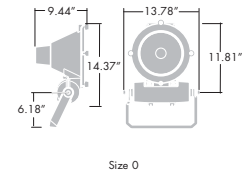

Ordering Guide (Size 2 Large)

Description	Size 2 Large	Wattage	Lamp Type	Base	Fixture Shell SAP Code
CON	R2	70	MH	MOG	9600214
CON	R2	100	MH	MOG	9600214
CON	R2	150	MH	MOG	9600214
CON	R2	175	MH	MOG	9600214
CON	R2	250	MH	MOG	9600214
CON	R2	400	MH	MOG	9600214
CON	R2	150	HPS	MOG	9600214
CON	R2	200	HPS	MOG	9600214
CON	R2	250	HPS	MOG	9600214
CON	R2	400	HPS	MOG	9600214

Refractors

R1 Vitro ceramic glass with medium wide asymmetric

R2 Tempered glass with wide angle asymmetric beam

R3 Tempered glass with narrow/medium asymmetric beam

Size 0

Size 1

Size 2

Ordering Guide Lamps to be ordered separately. For complete fitting please order ballast tray, floodlight and attachment