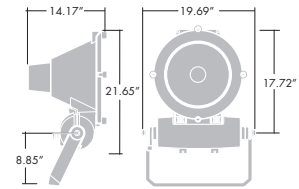

Refractors

R1 Vitro ceramic glass with medium wide asymmetric

R2 Tempered glass with wide angle asymmetric beam

R3 Tempered glass with narrow/medium asymmetric beam

Size 0

Size 1

Size 2

Ordering Guide Lamps to be ordered separately. For complete fitting please order ballast tray, floodlight and attachment

Attachments

Description		Size 0 Wt (lb)	Size 0 SAP Code	Size 1 Wt (lb)	Size 1 SAP Code	Size 2 Wt (lb)	Size 2 SAP Code
Color Filters							
CON R FILTER/BLU	BLUE	1.98	96002493	2.64	96002455	3.53	96002420
CON R FILTER/GRN	GREEN	1.98	96002494	2.64	96002456	3.53	96002419
CON R FILTER/RED	RED	1.98	96002495	2.64	96002458	3.53	96002421
CON R FILTER/YEL	YELLOW	1.98	96002496	2.64	96002457	3.53	96002422
Consult factory for custom colors							
Refractors							
CON R1	NO 1	2.2	96002500	3.08	96002462	4.18	96001962
CON R2	NO 2	2.2	96002501	3.08	96002463	4.18	96002417
CON R3	NO 3	2.2	96002502	3.08	96002464	4.18	96001964
Prismatic Glasses							
CON R (OMS)	NARROW	2.2	96002503	3.08	96002465		
CON R (OMP)	MEDIUM	2.2	96002504	3.08	96002466		
CON R (OMW)	WIDE	2.2	96002505	3.08	96002467		
CON R (OME)	EXTRA WIDE	2.2	96002506	3.08	96002468		
CON C AGS (x1)**	BARN DOOR**	0.66	96002507	1.32	96002471	1.32	96002438
CON R LV	FIXED LOUVRE	1.54	96002508	2.2	96002469	2.2	96002415
CON R LV/AJ	ADJUSTABLE LOUVRE	1.54	96005841	2.2	96005838	2.2	96005839
CON R WG	WIRE GUARD	1.54	96002511	2.42	96002473	3.08	96002431
CON R FILTER/FR	SAND BLASTED GLASS	1.98	96002512	3.08	96002474	3.96	96002418
CON R VS	VISOR	0.88	96002516	1.32	96002518	1.76	96002520
Accessories							
CONTRAST BRA LG	LONG YOKE (98.4" - SIZE 0, 11.81" - SIZE 1 and 13.78" - SIZE 2)		96216177		96216176		96216178