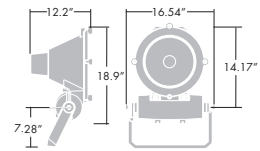

Specification

To specify state:
Symmetrical distribution floodlight, in choice of 3 sizes to accommodate 39W to 400W lamps, IP65 protected, integral ballast, and optional control attachments. As Thorn Contrast R.

Ordering Guide (Size 2 Large)

Description	Size 2 Large	Wattage	Lamp Type	Base	Fixture Shell SAP Code
CON	R2	70	MH	MOG	9600214
CON	R2	100	MH	MOG	9600214
CON	R2	150	MH	MOG	9600214
CON	R2	175	MH	MOG	9600214
CON	R2	250	MH	MOG	9600214
CON	R2	400	MH	MOG	9600214
CON	R2	150	HPS	MOG	9600214
CON	R2	200	HPS	MOG	9600214
CON	R2	250	HPS	MOG	9600214
CON	R2	400	HPS	MOG	9600214

Refractors

R1 Vitro ceramic glass with medium wide asymmetric

R2 Tempered glass with wide angle asymmetric beam

R3 Tempered glass with narrow/medium asymmetric beam

Size 0

Size 1

Size 2

Ordering Guide Lamps to be ordered separately. For complete fitting please order ballast tray, floodlight and attachment