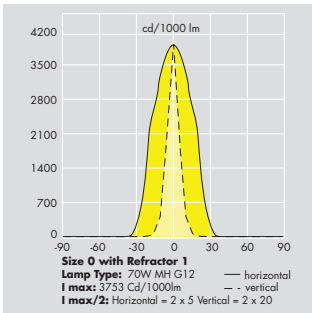

Specification

To specify state:
Symmetrical distribution floodlight, in choice of 3 sizes to accommodate 39W to 400W lamps, IP65 protected, integral ballast, and optional control attachments. As Thorn Contrast R.

Refractors

R1 Vitro ceramic glass with medium wide asymmetric

R2 Tempered glass with wide angle asymmetric beam

R3 Tempered glass with narrow/medium asymmetric beam

Size 0

Size 1

Size 2

Ordering Guide Lamps to be ordered separately. For complete fitting please order ballast tray, floodlight and attachment

Attachments

Description		Size 0 Wt (lb)	Size 0 SAP Code	Size 1 Wt (lb)	Size 1 SAP Code	Size 2 Wt (lb)	Size 2 SAP Code
Color Filters							
CON R FILTER/BLU	BLUE	1.98	96002493	2.64	96002455	3.53	96002420
CON R FILTER/GRN	GREEN	1.98	96002494	2.64	96002456	3.53	96002419
CON R FILTER/RED	RED	1.98	96002495	2.64	96002458	3.53	96002421
CON R FILTER/YEL	YELLOW	1.98	96002496	2.64	96002457	3.53	96002422
Consult factory for custom colors							
Refractors							
CON R1	NO 1	2.2	96002500	3.08	96002462	4.18	96001962
CON R2	NO 2	2.2	96002501	3.08	96002463	4.18	96002417
CON R3	NO 3	2.2	96002502	3.08	96002464	4.18	96001964
Prismatic Glasses							
CON R (OMS)	NARROW	2.2	96002503	3.08	96002465		
CON R (OMP)	MEDIUM	2.2	96002504	3.08	96002466		
CON R (OMW)	WIDE	2.2	96002505	3.08	96002467		
CON R (OME)	EXTRA WIDE	2.2	96002506	3.08	96002468		
CON C AGS (x1)**	BARN DOOR**	0.66	96002507	1.32	96002471	1.32	96002438
CON R LV	FIXED LOUVRE	1.54	96002508	2.2	96002469	2.2	96002415
CON R LV/AJ	ADJUSTABLE LOUVRE	1.54	96005841	2.2	96005838	2.2	96005839
CON R WG	WIRE GUARD	1.54	96002511	2.42	96002473	3.08	96002431
CON R FILTER/FR	SAND BLASTED GLASS	1.98	96002512	3.08	96002474	3.96	96002418
CON R VS	VISOR	0.88	96002516	1.32	96002518	1.76	96002520
Accessories							
CONTRAST BRA LG	LONG YOKE (98.4" - SIZE 0, 11.81" - SIZE 1 and 13.78" - SIZE 2)		96216177		96216176		96216178