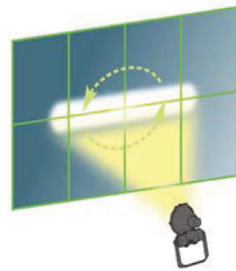

Refractors

R1 Vitro ceramic glass with medium wide asymmetric

R2 Tempered glass with wide angle asymmetric beam

R3 Tempered glass with narrow/medium asymmetric beam

Size 0

Size 1

Size 2

Ordering Guide Lamps to be ordered separately. For complete fitting please order ballast tray, floodlight and attachment

Attachments

Description		Size 0 Wt (lb)	Size 0 SAP Code	Size 1 Wt (lb)	Size 1 SAP Code	Size 2 Wt (lb)	Size 2 SAP Code
Color Filters							
CON R FILTER/BLU	BLUE	1.98	96002493	2.64	96002455	3.53	96002420
CON R FILTER/GRN	GREEN	1.98	96002494	2.64	96002456	3.53	96002419
CON R FILTER/RED	RED	1.98	96002495	2.64	96002458	3.53	96002421
CON R FILTER/YEL	YELLOW	1.98	96002496	2.64	96002457	3.53	96002422
Consult factory for custom colors							
Refractors							
CON R1	NO 1	2.2	96002500	3.08	96002462	4.18	96001962
CON R2	NO 2	2.2	96002501	3.08	96002463	4.18	96002417
CON R3	NO 3	2.2	96002502	3.08	96002464	4.18	96001964
Prismatic Glasses							
CON R (OMS)	NARROW	2.2	96002503	3.08	96002465		
CON R (OMP)	MEDIUM	2.2	96002504	3.08	96002466		
CON R (OMW)	WIDE	2.2	96002505	3.08	96002467		
CON R (OME)	EXTRA WIDE	2.2	96002506	3.08	96002468		
CON C AGS (x1)**	BARN DOOR**	0.66	96002507	1.32	96002471	1.32	96002438
CON R LV	FIXED LOUVRE	1.54	96002508	2.2	96002469	2.2	96002415
CON R LV/AJ	ADJUSTABLE LOUVRE	1.54	96005841	2.2	96005838	2.2	96005839
CON R WG	WIRE GUARD	1.54	96002511	2.42	96002473	3.08	96002431
CON R FILTER/FR	SAND BLASTED GLASS	1.98	96002512	3.08	96002474	3.96	96002418
CON R VS	VISOR	0.88	96002516	1.32	96002518	1.76	96002520
Accessories							
CONTRAST BRA LG	LONG YOKE (98.4" - SIZE 0, 11.81" - SIZE 1 and 13.78" - SIZE 2)		96216177		96216176		96216178