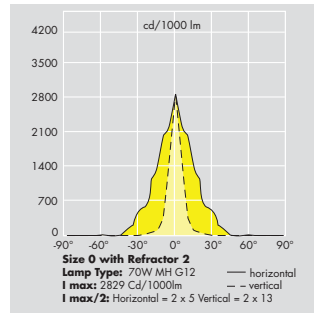

Specification

To specify state:
Symmetrical distribution floodlight, in choice of 3 sizes to accommodate 39W to 400W lamps, IP65 protected, integral ballast, and optional control attachments. As Thorn Contrast R.

Refractors

R1 Vitro ceramic glass with medium wide asymmetric

R2 Tempered glass with wide angle asymmetric beam

R3 Tempered glass with narrow/medium asymmetric beam

Size 0

Size 1

Size 2

Ordering Guide Lamps to be ordered separately. For complete fitting please order ballast tray, floodlight and attachment

Attachments

Description		Size 0 Wt (lb)	Size 0 SAP Code	Size 1 Wt (lb)	Size 1 SAP Code	Size 2 Wt (lb)	Size 2 SAP Code
Color Filters							
CON R FILTER/BLU	BLUE	1.98	96002493	2.64	96002455	3.53	96002420
CON R FILTER/GRN	GREEN	1.98	96002494	2.64	96002456	3.53	96002419
CON R FILTER/RED	RED	1.98	96002495	2.64	96002458	3.53	96002421
CON R FILTER/YEL	YELLOW	1.98	96002496	2.64	96002457	3.53	96002422
Consult factory for custom colors							
Refractors							
CON R1	NO 1	2.2	96002500	3.08	96002462	4.18	96001962
CON R2	NO 2	2.2	96002501	3.08	96002463	4.18	96002417
CON R3	NO 3	2.2	96002502	3.08	96002464	4.18	96001964
Prismatic Glasses							
CON R (OMS)	NARROW	2.2	96002503	3.08	96002465		
CON R (OMP)	MEDIUM	2.2	96002504	3.08	96002466		
CON R (OMW)	WIDE	2.2	96002505	3.08	96002467		
CON R (OME)	EXTRA WIDE	2.2	96002506	3.08	96002468		
CON C AGS (x1)**	BARN DOOR**	0.66	96002507	1.32	96002471	1.32	96002438
CON R LV	FIXED LOUVRE	1.54	96002508	2.2	96002469	2.2	96002415
CON R LV/AJ	ADJUSTABLE LOUVRE	1.54	96005841	2.2	96005838	2.2	96005839
CON R WG	WIRE GUARD	1.54	96002511	2.42	96002473	3.08	96002431
CON R FILTER/FR	SAND BLASTED GLASS	1.98	96002512	3.08	96002474	3.96	96002418
CON R VS	VISOR	0.88	96002516	1.32	96002518	1.76	96002520
Accessories							
CONTRAST BRA LG	LONG YOKE (98.4" - SIZE 0, 11.81" - SIZE 1 and 13.78" - SIZE 2)		96216177		96216176		96216178