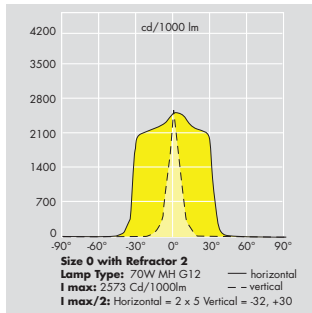

Specification

To specify state:
Symmetrical distribution floodlight, in choice of 3 sizes to accommodate 39W to 400W lamps, IP65 protected, integral ballast, and optional control attachments. As Thorn Contrast R.

Refractors

R1 Vitro ceramic glass with medium wide asymmetric

R2 Tempered glass with wide angle asymmetric beam

R3 Tempered glass with narrow/medium asymmetric beam

Size 0

Size 1

Size 2

Ordering Guide Lamps to be ordered separately. For complete fitting please order ballast tray, floodlight and attachment

Attachments

Description		Size 0 Wt (lb)	Size 0 SAP Code	Size 1 Wt (lb)	Size 1 SAP Code	Size 2 Wt (lb)	Size 2 SAP Code
Color Filters							
CON R FILTER/BLU	BLUE	1.98	96002493	2.64	96002455	3.53	96002420
CON R FILTER/GRN	GREEN	1.98	96002494	2.64	96002456	3.53	96002419
CON R FILTER/RED	RED	1.98	96002495	2.64	96002458	3.53	96002421
CON R FILTER/YEL	YELLOW	1.98	96002496	2.64	96002457	3.53	96002422
Consult factory for custom colors							
Refractors							
CON R1	NO 1	2.2	96002500	3.08	96002462	4.18	96001962
CON R2	NO 2	2.2	96002501	3.08	96002463	4.18	96002417
CON R3	NO 3	2.2	96002502	3.08	96002464	4.18	96001964
Prismatic Glasses							
CON R (OMS)	NARROW	2.2	96002503	3.08	96002465		
CON R (OMP)	MEDIUM	2.2	96002504	3.08	96002466		
CON R (OMW)	WIDE	2.2	96002505	3.08	96002467		
CON R (OME)	EXTRA WIDE	2.2	96002506	3.08	96002468		
CON C AGS (x1)**	BARN DOOR**	0.66	96002507	1.32	96002471	1.32	96002438
CON R LV	FIXED LOUVRE	1.54	96002508	2.2	96002469	2.2	96002415
CON R LV/AJ	ADJUSTABLE LOUVRE	1.54	96005841	2.2	96005838	2.2	96005839
CON R WG	WIRE GUARD	1.54	96002511	2.42	96002473	3.08	96002431
CON R FILTER/FR	SAND BLASTED GLASS	1.98	96002512	3.08	96002474	3.96	96002418
CON R VS	VISOR	0.88	96002516	1.32	96002518	1.76	96002520
Accessories							
CONTRAST BRA LG	LONG YOKE (98.4" - SIZE 0, 11.81" - SIZE 1 and 13.78" - SIZE 2)		96216177		96216176		96216178