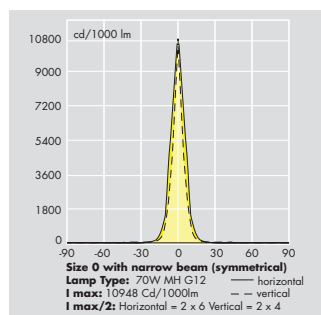

Ordering Guide (Size 0 Small)

Description	Size Small	Wattage	Lamp Type	Base	Fixture Shell SAP Code
CON	R0	39	MH	G12	96002487
CON	R0	50	MH	G12	96002487
CON	R0	70	MH	G12	96002487
CON	R0	50	MH	MED	96002487
CON	R0	70	MH	MED	96002487
CON	R0	39	HPS	MED	96002487
CON	R0	50	HPS	MED	96002487
CON	R0	70	HPS	MED	96002487

Note: HPS fixtures available with medium base only.

Ordering Guide (Size 1 Medium)

Description	Size 1 Medium	Wattage	Lamp Type	Base	Fixture Shell SAP Code
CON	R1	70	MH	G12	96002441
CON	R1	100	MH	G12	96002441
CON	R1	150	MH	G12	96002441
CON	R1	70	MH	MED	96002441
CON	R1	100	MH	MED	96002441
CON	R1	150	MH	MED	96002441
CON	R1	175	MH	MED	96002441
CON	R1	200	MH	MED	96002441
CON	R1	70	HPS	MED	96002441
CON	R1	100	HPS	MED	96002441
CON	R1	150	HPS	MED	96002441

Ordering Guide (Size 2 Large)

Description	Size 2 Large	Wattage	Lamp Type	Base	Fixture Shell SAP Code
CON	R2	70	MH	MOG	9600214
CON	R2	100	MH	MOG	9600214
CON	R2	150	MH	MOG	9600214
CON	R2	175	MH	MOG	9600214
CON	R2	250	MH	MOG	9600214
CON	R2	400	MH	MOG	9600214
CON	R2	150	HPS	MOG	9600214
CON	R2	200	HPS	MOG	9600214
CON	R2	250	HPS	MOG	9600214
CON	R2	400	HPS	MOG	9600214