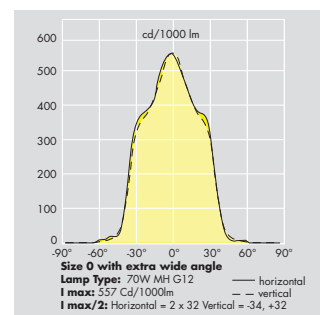

Ordering Guide (Size 0 Small)

Description	Size Small	Wattage	Lamp Type	Base	Fixture Shell SAP Code
CON	R0	39	MH	G12	96002487
CON	R0	50	MH	G12	96002487
CON	R0	70	MH	G12	96002487
CON	R0	50	MH	MED	96002487
CON	R0	70	MH	MED	96002487
CON	R0	39	HPS	MED	96002487
CON	R0	50	HPS	MED	96002487
CON	R0	70	HPS	MED	96002487

Note: HPS fixtures available with medium base only.

Ordering Guide (Size 1 Medium)

Description	Size 1 Medium	Wattage	Lamp Type	Base	Fixture Shell SAP Code
CON	R1	70	MH	G12	96002441
CON	R1	100	MH	G12	96002441
CON	R1	150	MH	G12	96002441
CON	R1	70	MH	MED	96002441
CON	R1	100	MH	MED	96002441
CON	R1	150	MH	MED	96002441
CON	R1	175	MH	MED	96002441
CON	R1	200	MH	MED	96002441
CON	R1	70	HPS	MED	96002441
CON	R1	100	HPS	MED	96002441
CON	R1	150	HPS	MED	96002441

Ordering Guide (Size 2 Large)

Description	Size 2 Large	Wattage	Lamp Type	Base	Fixture Shell SAP Code
CON	R2	70	MH	MOG	9600214
CON	R2	100	MH	MOG	9600214
CON	R2	150	MH	MOG	9600214
CON	R2	175	MH	MOG	9600214
CON	R2	250	MH	MOG	9600214
CON	R2	400	MH	MOG	9600214
CON	R2	150	HPS	MOG	9600214
CON	R2	200	HPS	MOG	9600214
CON	R2	250	HPS	MOG	9600214
CON	R2	400	HPS	MOG	9600214