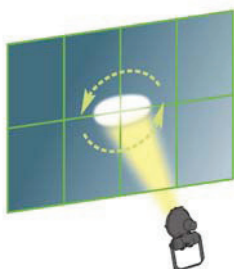

Installation/Mounting

Floodlight is fully adjustable on a short yoke. Yoke fixed to mount by central bolt hole 0.86" Ø, and 2 x 0.59" Ø holes at 3.93" either side of centre. Aiming simplified by indicator on yoke, locked via central 0.31" Ø Allen screw. Easy access to lamp via two Allen screws. Lamp replacement possible without removing attachments. Ballast compartment, with rear access panel, fixed below body. Entry via two Allen screws. Cable gland for 0.29"-0.51" Ø cable. Additional knock out provided for through wiring.

Specification

To specify state:
Symmetrical distribution floodlight, in choice of 3 sizes to accommodate 39W to 400W lamps, IP65 protected, integral ballast, and optional control attachments. As Thorn Contrast R.

Griffith Observatory

Photography: Mark Dell'Aquila

Prismatic Glasses

OMS—Stippled glass with narrow symmetrical beam

OMP—Prismatic glass with medium asymmetrical beam

OMW—Prismatic glass with wide angle asymmetrical beam

OME—Prismatic glass with extra wide angle symmetrical beam

Ordering Guide (Size 0 Small)

Description	Size Small	Wattage	Lamp Type	Base	Fixture Shell SAP Code
CON	R0	39	MH	G12	96002487
CON	R0	50	MH	G12	96002487
CON	R0	70	MH	G12	96002487
CON	R0	50	MH	MED	96002487
CON	R0	70	MH	MED	96002487
CON	R0	39	HPS	MED	96002487
CON	R0	50	HPS	MED	96002487
CON	R0	70	HPS	MED	96002487