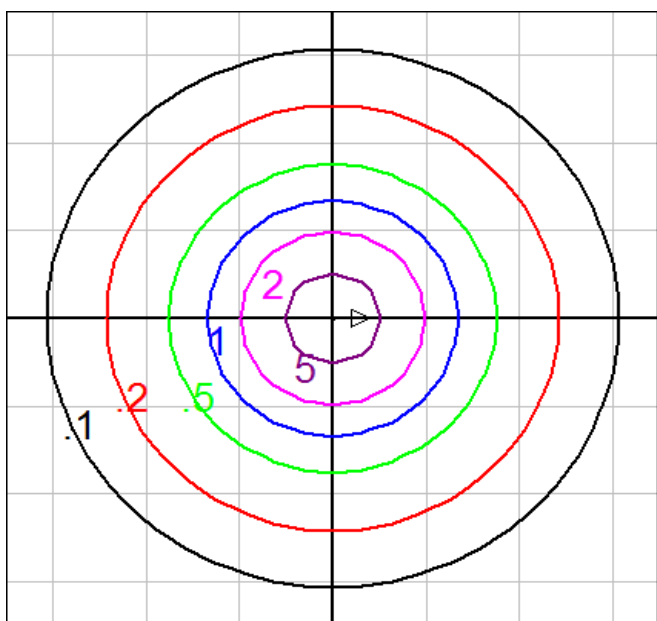

14W AC LED = 0.50 fc @ 7 feet; Recommended spacing 14 ft for 1.0 fc avg.

23W AC LED = 0.50 fc @ 10 feet; Recommended spacing 20 ft for 1.0 fc avg.

AVENUE MOUNTING BASE PLATE

Avenue - LED

Photometrics

AVE B 14W FOOT
CANDLE ISOLINE