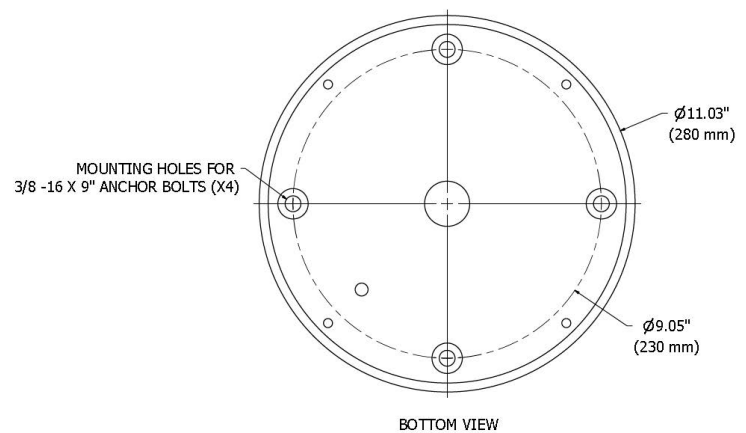

14W AC LED = 0.50 fc @ 7 feet; Recommended spacing 14 ft for 1.0 fc avg.

23W AC LED = 0.50 fc @ 10 feet; Recommended spacing 20 ft for 1.0 fc avg.

AVENUE MOUNTING BASE PLATE

Avenue - LED

Photometrics

AVE B 14W FOOT
CANDLE ISOLINE