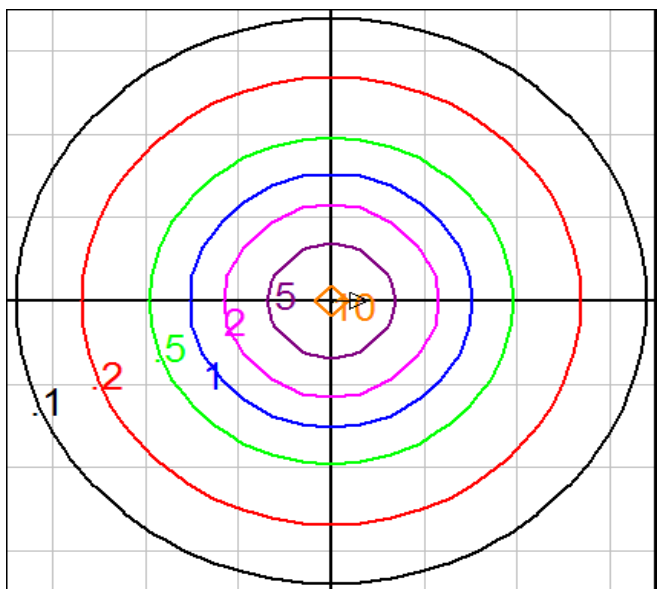

BOLLARD FOOT CANDLE COLOR CODE	
FOOT CANDLES	COLOR CODE
20	
10	
5	
2	
1	
0.5	
0.2	
0.1	

15 10 5 0 5 10 15 Feet

AVE B 23W FOOT
CANDLE ISOLINE

15 10 5 0 5 10 15 Feet