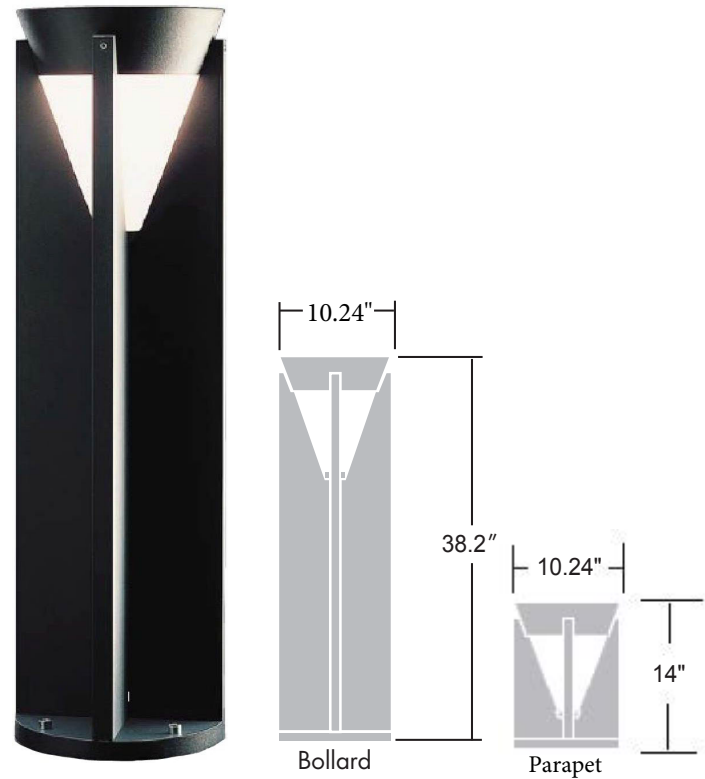

Product # _____ Type _____ Date _____

Project Name _____

Project Location _____ Prepared By _____

Avenue - LED

Housing

Top and column cast/extruded from corrosion resistant low copper aluminum. Characteristic cross design divides the light from the cone.

Lamping:

High efficacy AC LED or RGBW.

Installation & Mounting

Luminaire shall be completely pre-wired for ease of installation. Anchor bolt flange for bollard or parapet mounting. Anchor bolts provided by others.

14W AC LED = 0.50 fc @ 7 feet; Recommended spacing 14 ft for 1.0 fc avg.

23W AC LED = 0.50 fc @ 10 feet; Recommended spacing 20 ft for 1.0 fc avg.

AVENUE MOUNTING BASE PLATE

Avenue - LED

Photometrics

AVE B 14W FOOT
CANDLE ISOLINE