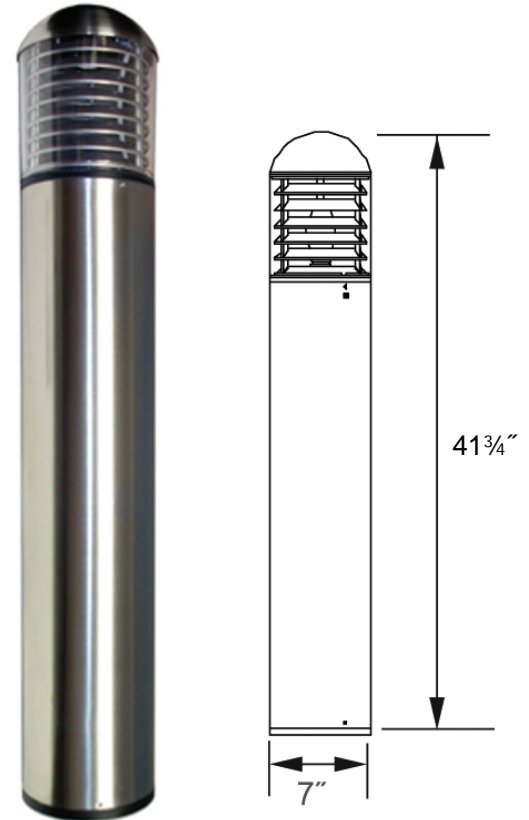

Product # _____ Type _____ Date _____

Project Name _____

Project Location _____ Prepared By _____

Stainless Steel Bollard

Housing

Formed 316 stainless steel housing 7" diameter round with flush mounting base & vandal-resistant screws, secured to a cast aluminum mounting base with four tamper resistant screws. Domed top, internal ballast tray for easy maintenance.

Finish

The Bollard finish is polished stainless steel.

Optical Assembly

Clear polycarbonate lens sealed to the post with a full EPDM gasket, sealing out moisture and dust. Internal louvers are clear anodized aluminum.

Lamping

High efficacy AC LED.

Installation & Mounting

Luminaire shall be completely pre-wired for ease of installation. Installation by using four 3/8" x 9" long anchor bolts, leveling nuts and washers.

Warranty & Certifications

Suitable for wet locations.

Electrical Assembly

LED Light Engines: ETL certified as recognized components for UL8750 and CAN/CSA 250.0-8. 14W or 23W available.

14W AC LED = 0.50 fc @ 7 feet; Recommended spacing 14 ft for 1.0 fc avg.
23W AC LED = 0.50 fc @ 9 feet; Recommended spacing 18 ft for 1.0 fc avg.