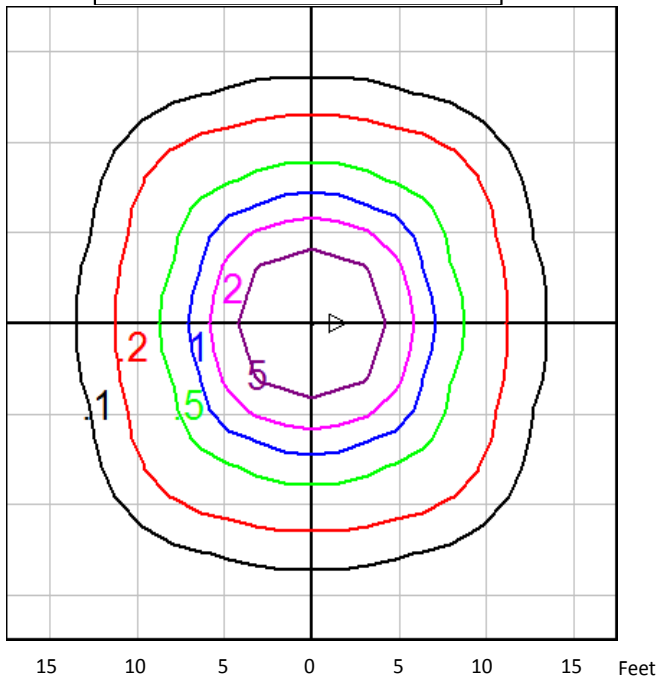

Suitable for wet locations.

Electrical Assembly

LED Light Engines: ETL certified as recognized components for UL8750 and CAN/CSA 250.0-8. 14W or 23W available.

14W AC LED = 0.50 fc @ 7 feet; Recommended spacing 14 ft for 1.0 fc avg.
23W AC LED = 0.50 fc @ 9 feet; Recommended spacing 18 ft for 1.0 fc avg.

STAINLESS STEEL BOLLARD
MOUNTING BASE PLATE

Stainless Steel Bollard

Photometrics

SSB 14W FOOT CANDLE ISOLINE

BOLLARD FOOT CANDLE COLOR CODE	
FOOT CANDLES	COLOR CODE
20	
10	
5	
2	
1	
0.5	
0.2	
0.1	

SSB 23W FOOT CANDLE ISOLINE

Stainless Steel Bollard

STAINLESS STEEL BOLLARD POWER AND LUMEN DATA						
SYSTEM WATTS (W)	LED POWER (W)	COLOR TEMP (K)	LED LUMENS (+/- 5%)	LED LUMENS/WATT	LUMINAIRE LUMENS (+/- 5%)	LUMINAIRE LUMENS/WATT
14	12	3000	1350	96	660	47
14	12	4000	1400	100	684	49
23	20	3000	1850	80	917	40
23	20	4000	1900	82	942	41