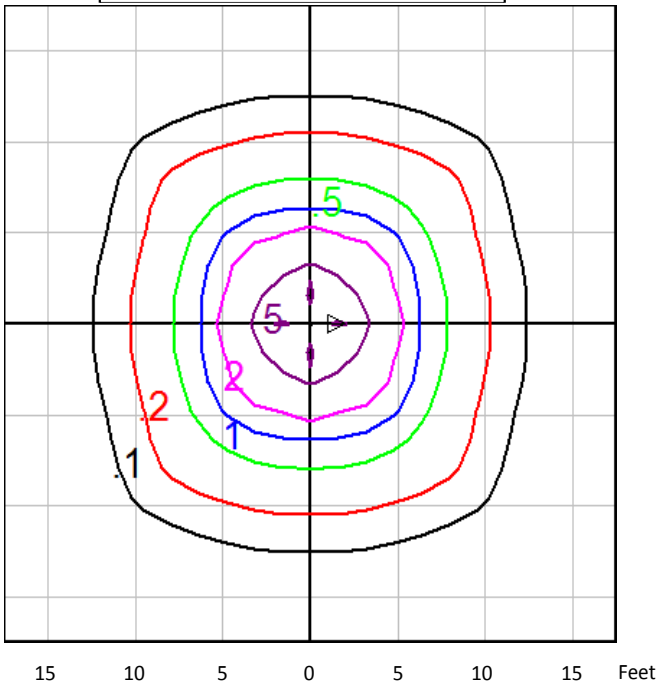

Stainless Steel Bollard

Photometrics

SSB 14W FOOT CANDLE ISOLINE