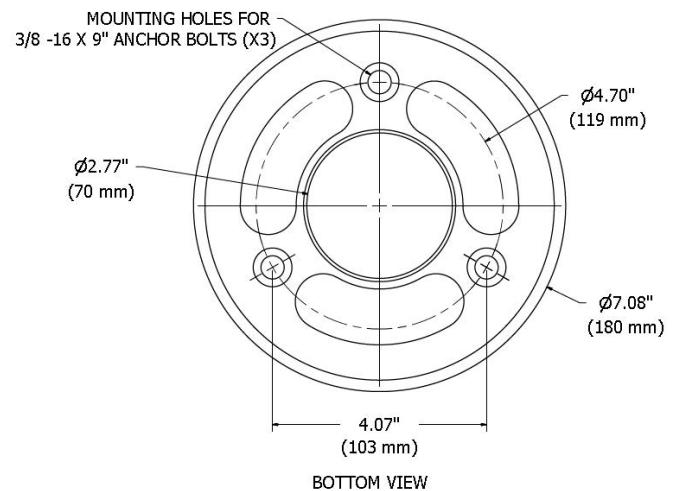

STAINLESS STEEL BOLLARD
MOUNTING BASE PLATE